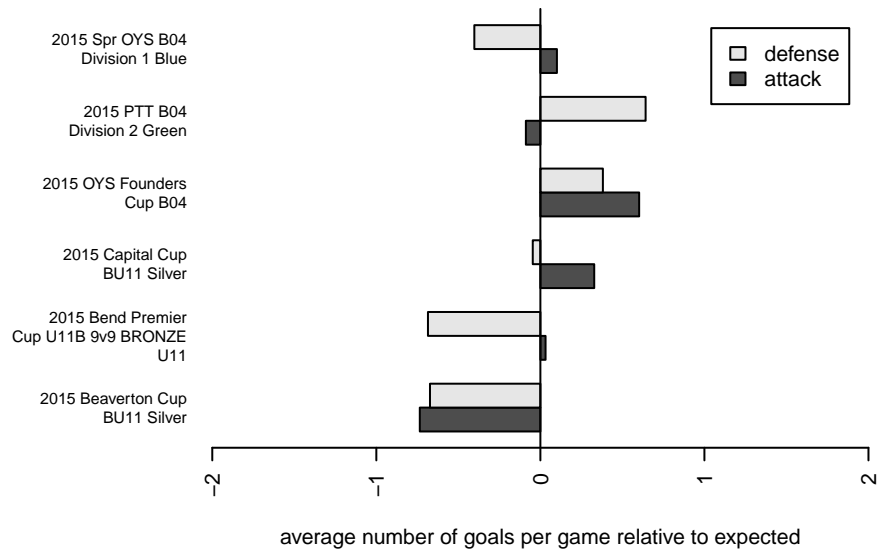

CSC Storm White B04

Corvallis SC Storm
 Corvallis, OR
 B04 total strength=187
 attack=0.2 defense=0.07
 fall league = PTT B04 Div 2 Green
 spr league = Spr OYS B04 Div 1 Blue
 notes= Corvallis United SC and
 Valley FC merged in
 2014-15

alt names used:
 CSC 04B White
 CORVALLIS CSC 04B WHITE (OR)
 CSC 04B White
 Corvallis SC 04B White
 Corvallis SC 04B White
 Corvallis SC 04B White

Venues played:
 2015 Capital Cup BU11 Silver
 2015 Beaverton Cup BU11 Silver
 2015 Bend Premier Cup U11B 9v9 BRONZE U
 2015 PTT B04 Division 2 Green
 2015 OYS Founders Cup B04
 2015 Spr OYS B04 Division 1 Blue

**attack and defense variance (black dot)
relative to other teams
and top 10 in region**

**attack and defense rating
relative to others at age
and all opponents in last 13 months**

Performance relative to 13 month average