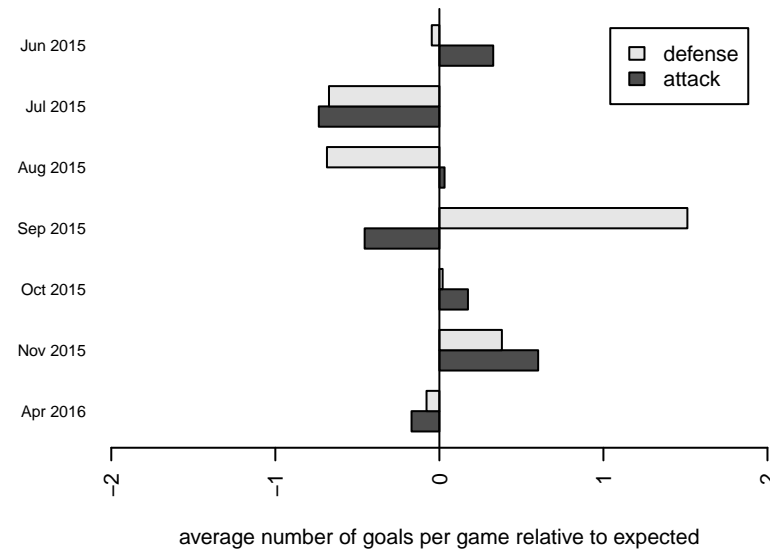

Performance relative to 13 month average