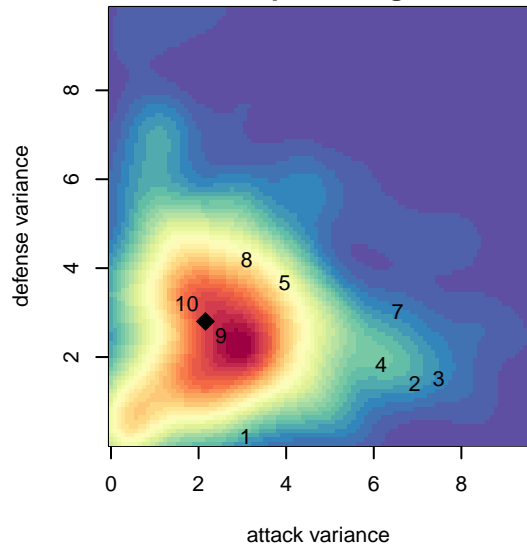

CSC Storm White B04

Corvallis SC Storm
 Corvallis, OR
 B04 total strength=187
 attack=0.2 defense=0.07
 fall league = PTT B04 Div 2 Green
 spr league = Spr OYS B04 Div 1 Blue
 notes= Corvallis United SC and
 Valley FC merged in
 2014-15

alt names used:
 CSC 04B White
 CORVALLIS CSC 04B WHITE (OR)
 CSC 04B White
 Corvallis SC 04B White
 Corvallis SC 04B White
 Corvallis SC 04B White

Venues played:
 2015 Capital Cup BU11 Silver
 2015 Beaverton Cup BU11 Silver
 2015 Bend Premier Cup U11B 9v9 BRONZE U
 2015 PTT B04 Division 2 Green
 2015 OYS Founders Cup B04
 2015 Spr OYS B04 Division 1 Blue

**attack and defense variance (black dot)
relative to other teams
and top 10 in region**

**attack and defense rating
relative to others at age
and all opponents in last 13 months**

Performance relative to 13 month average