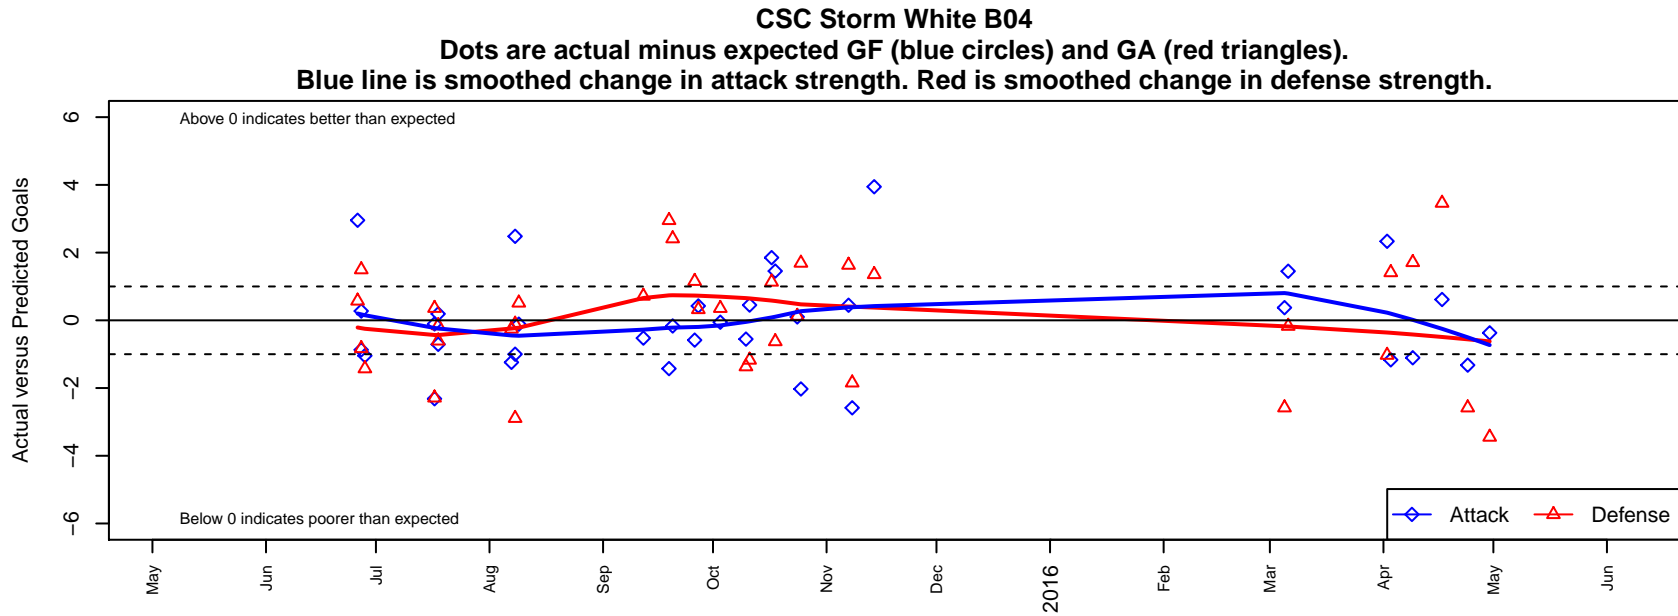

CSC Storm White B04

Corvallis SC Storm
 Corvallis, OR
 B04 total strength=187
 attack=0.2 defense=0.07
 fall league = PTT B04 Div 2 Green
 spr league = Spr OYS B04 Div 1 Blue
 notes= Corvallis United SC and
 Valley FC merged in
 2014-15

**attack and defense variance (black dot)
relative to other teams
and top 10 in region**

**attack and defense rating
relative to others at age
and all opponents in last 13 months**

Performance relative to 13 month average