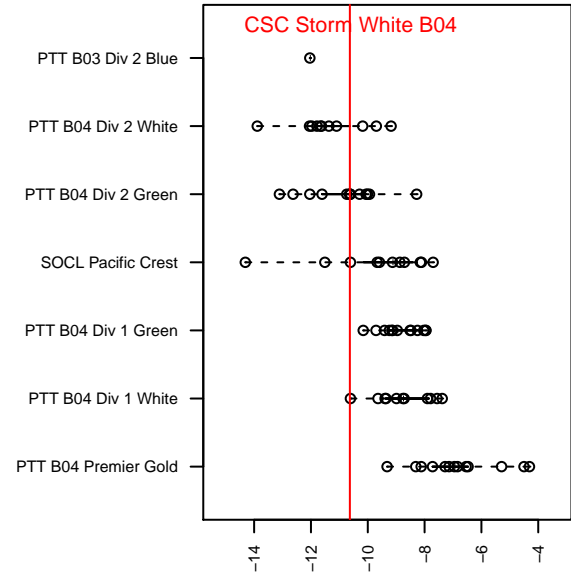

CSC Storm White B04

Corvallis SC Storm
 Corvallis, OR
 B04 total strength=187
 attack=0.2 defense=0.07
 fall league = PTT B04 Div 2 Green
 spr league = Spr OYS B04 Div 1 Blue
 notes= Corvallis United SC and
 Valley FC merged in
 2014-15

alt names used:
 CSC 04B White
 CORVALLIS CSC 04B WHITE (OR)
 CSC 04B White
 Corvallis SC 04B White
 Corvallis SC 04B White
 Corvallis SC 04B White

Venues played:
 2015 Capital Cup BU11 Silver
 2015 Beaverton Cup BU11 Silver
 2015 Bend Premier Cup U11B 9v9 BRONZE U
 2015 PTT B04 Division 2 Green
 2015 OYS Founders Cup B04
 2015 Spr OYS B04 Division 1 Blue

**attack and defense variance (black dot)
relative to other teams
and top 10 in region**

**attack and defense rating
relative to others at age
and all opponents in last 13 months**

Performance relative to 13 month average